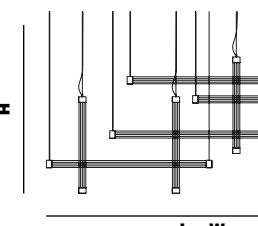

TRAMA S8

L x W 230 cm x 83 cm | 90,55" x 32,67"
H 114 cm | 44,88"

8 - 360° neon flex 137W - 3000°K - 24 Vdc - SMD 2835T
16068 lm - life time 50.000 hrs - Dimmable: yes